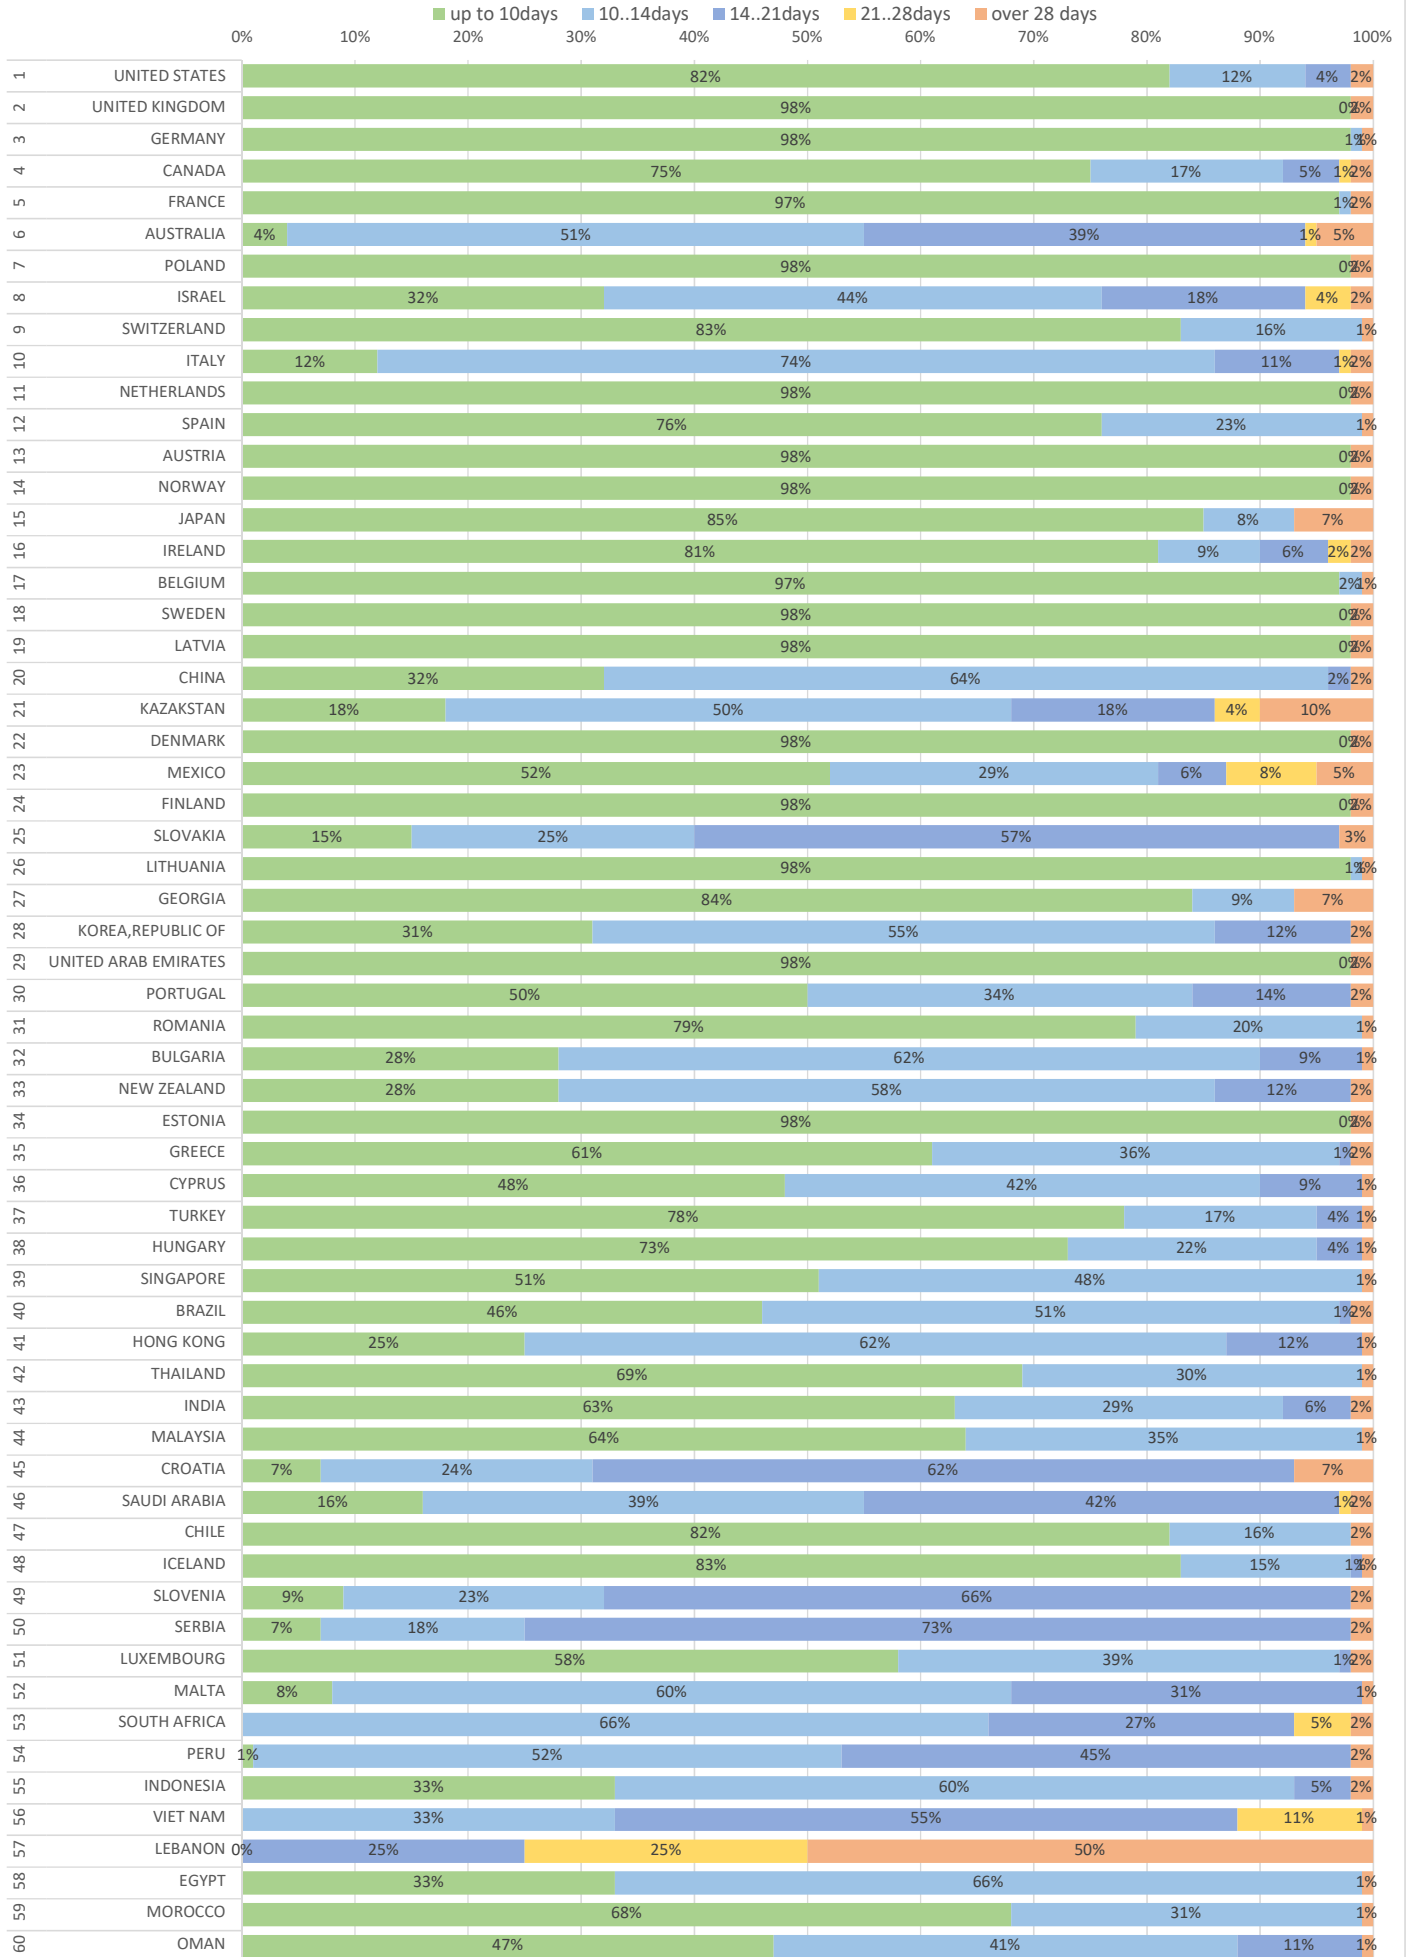

month  
FEB 2025

PRODUCT  
PRIME

from reception at the office to processing in the country of destination, taking into account all necessary customs formalities

month  
FEB 2025

PRODUCT  
packets

from reception at the office to processing in the country of destination, taking into account all necessary customs formalities

month  
FEB 2025

PRODUCT  
EMS

from reception at the office to processing in the country of destination, taking into account all necessary customs formalities

month  
FEB 2025

PRODUCT  
parcels

from reception at the office to processing in the country of destination, taking into account all necessary customs formalities

month  
FEB 2025

PRODUCT  
letters

from reception at the office to processing in the country of destination, taking into account all necessary customs formalities