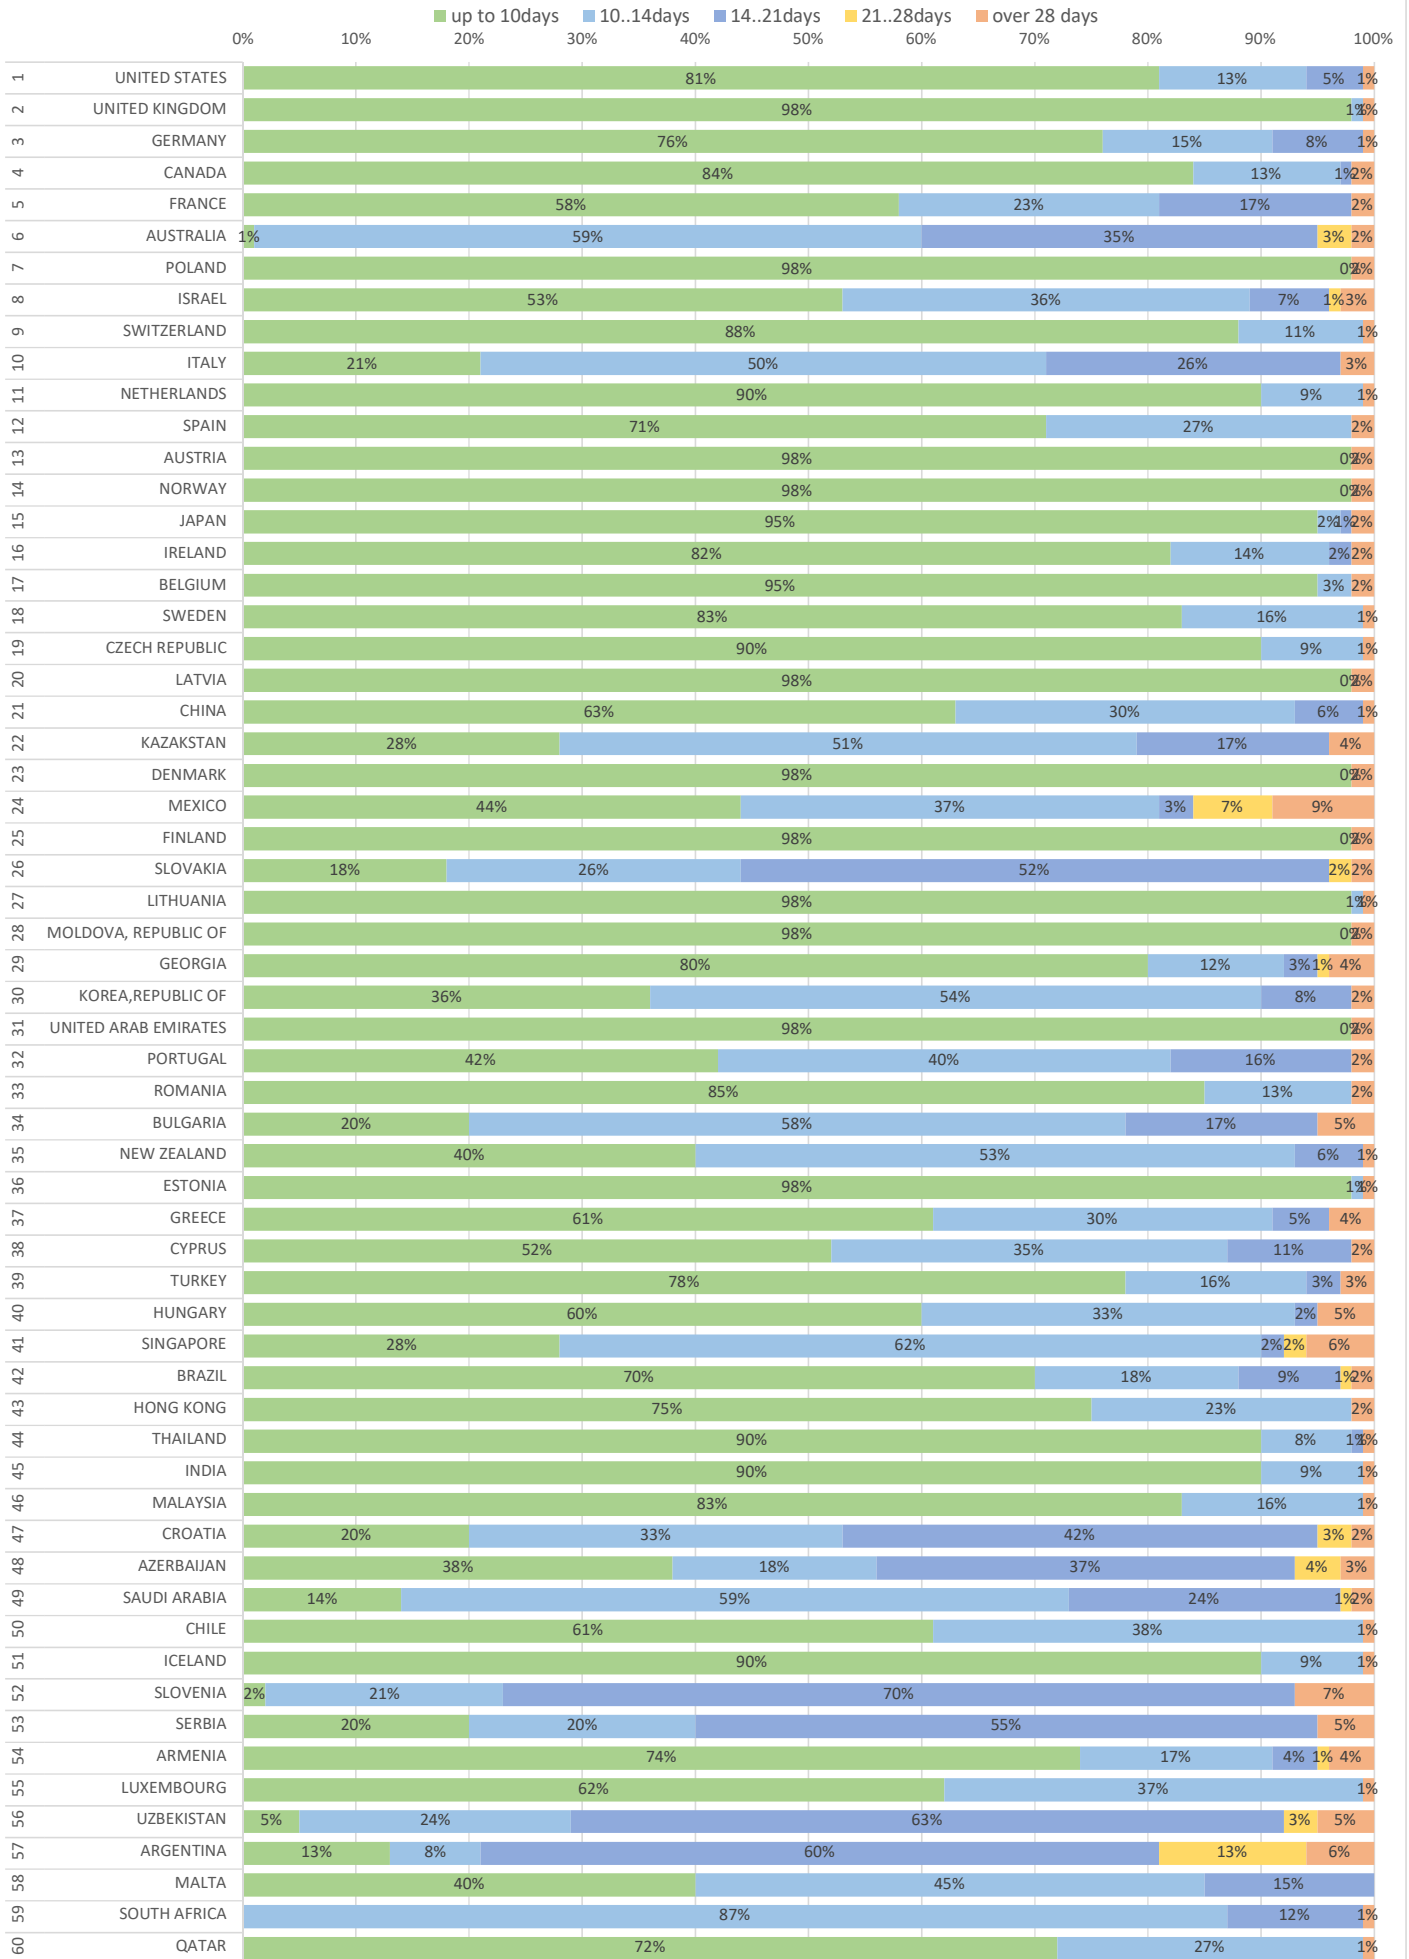

month  
FEB 2025

PRODUCT  
PRIME

from reception at the office to processing in the country of destination, taking into account all necessary customs formalities

month  
FEB 2025

PRODUCT  
packets

from reception at the office to processing in the country of destination, taking into account all necessary customs formalities

month  
FEB 2025

PRODUCT  
EMS

from reception at the office to processing in the country of destination, taking into account all necessary customs formalities

month  
FEB 2025

PRODUCT  
parcels

from reception at the office to processing in the country of destination, taking into account all necessary customs formalities

month  
FEB 2025

PRODUCT  
letters

from reception at the office to processing in the country of destination, taking into account all necessary customs formalities