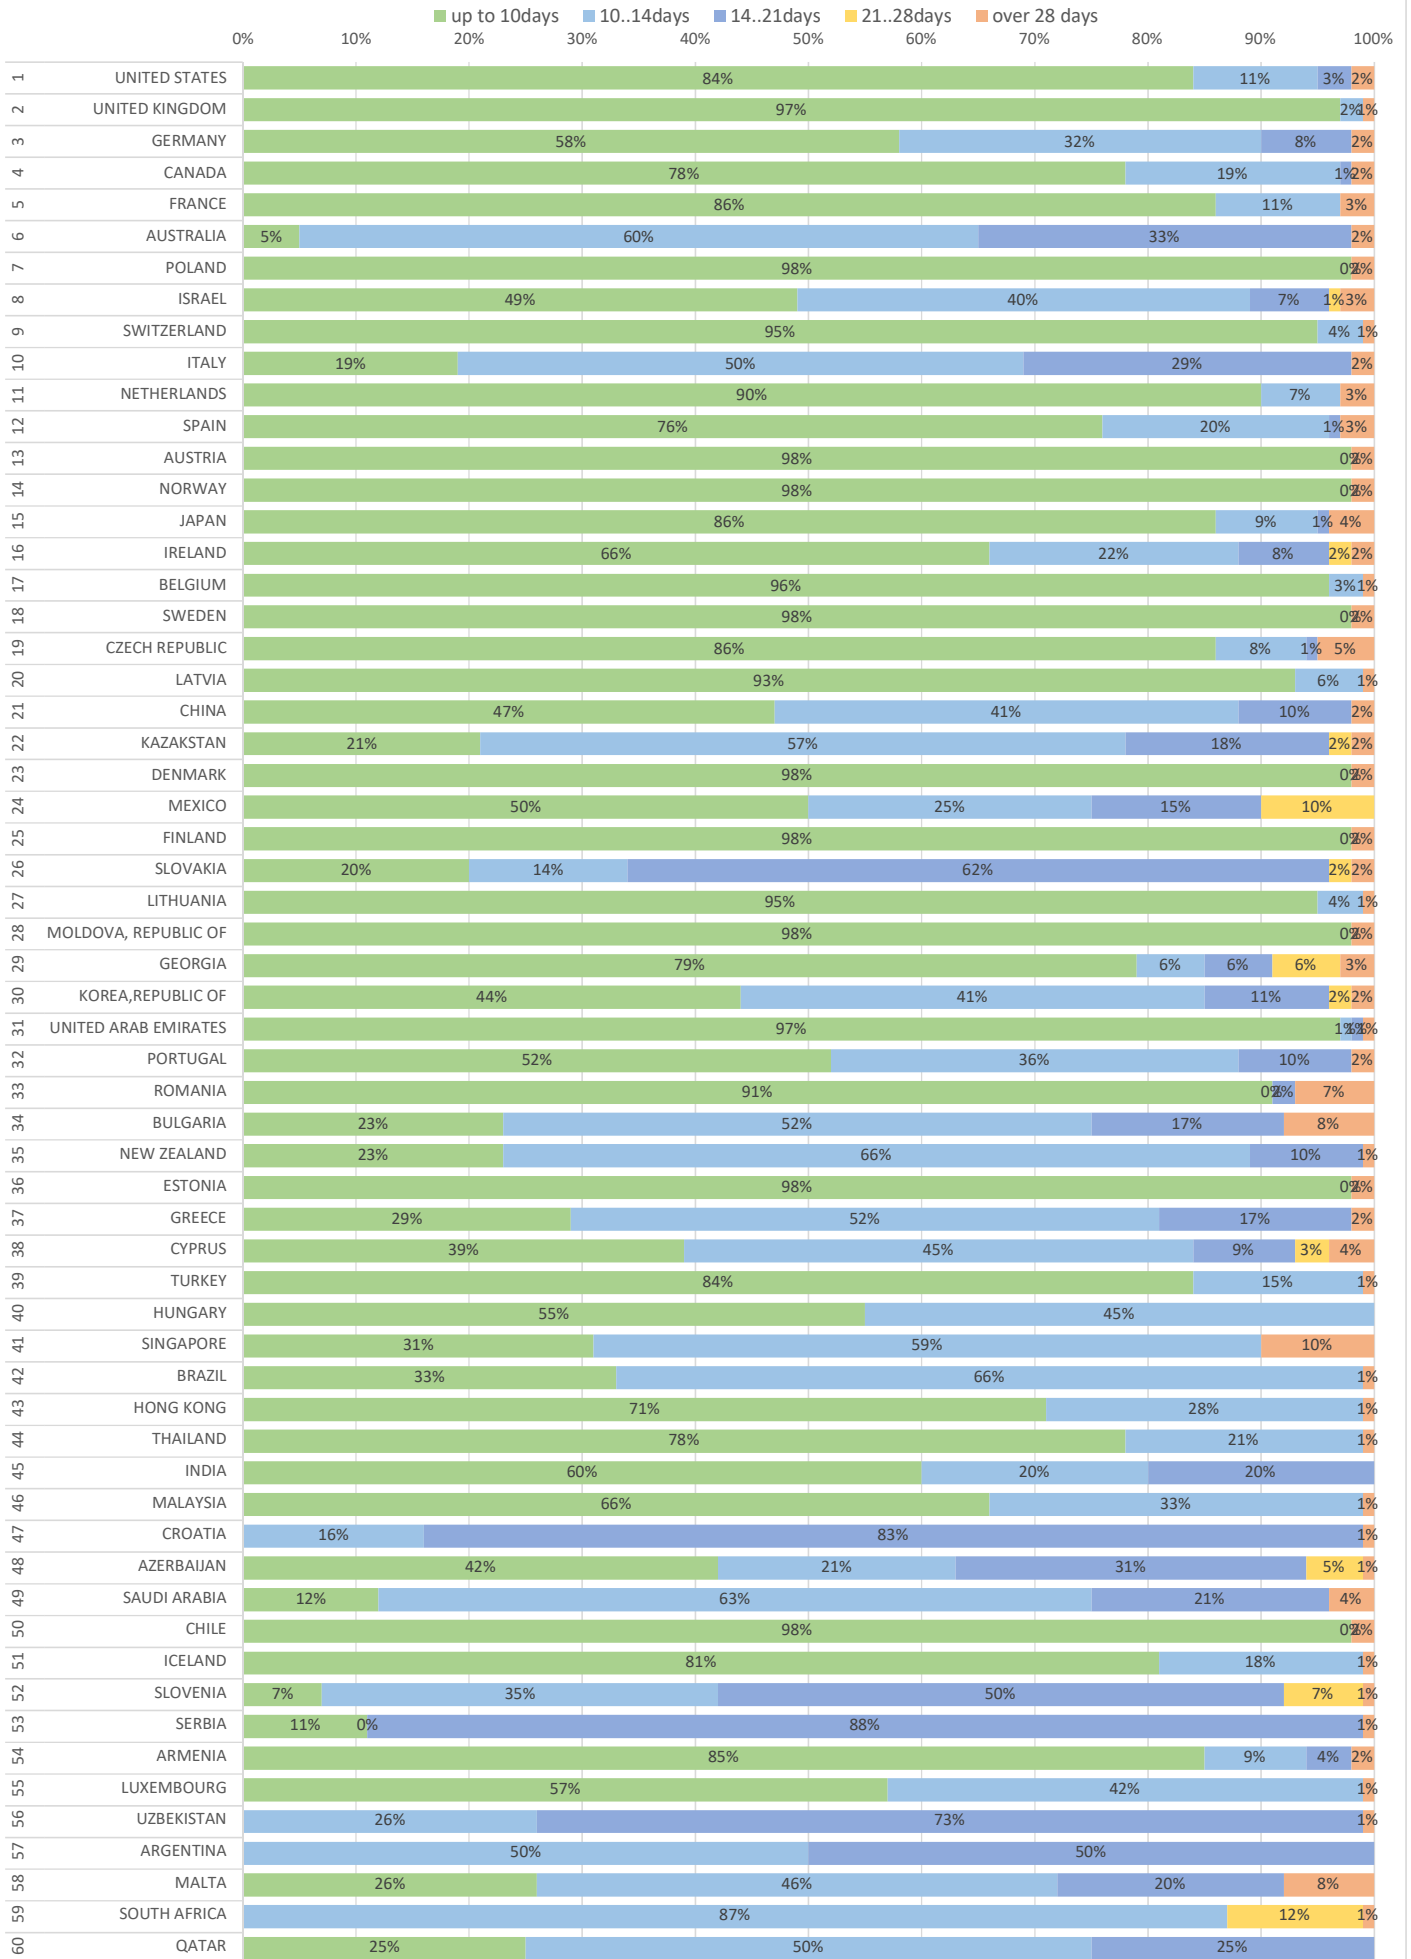

month  
FEB 2025

PRODUCT  
PRIME

from reception at the office to processing in the country of destination, taking into account all necessary customs formalities

month  
FEB 2025

PRODUCT  
packets

from reception at the office to processing in the country of destination, taking into account all necessary customs formalities

month  
FEB 2025

PRODUCT  
EMS

from reception at the office to processing in the country of destination, taking into account all necessary customs formalities

month  
FEB 2025

PRODUCT  
parcels

from reception at the office to processing in the country of destination, taking into account all necessary customs formalities

month  
FEB 2025

PRODUCT  
letters

from reception at the office to processing in the country of destination, taking into account all necessary customs formalities