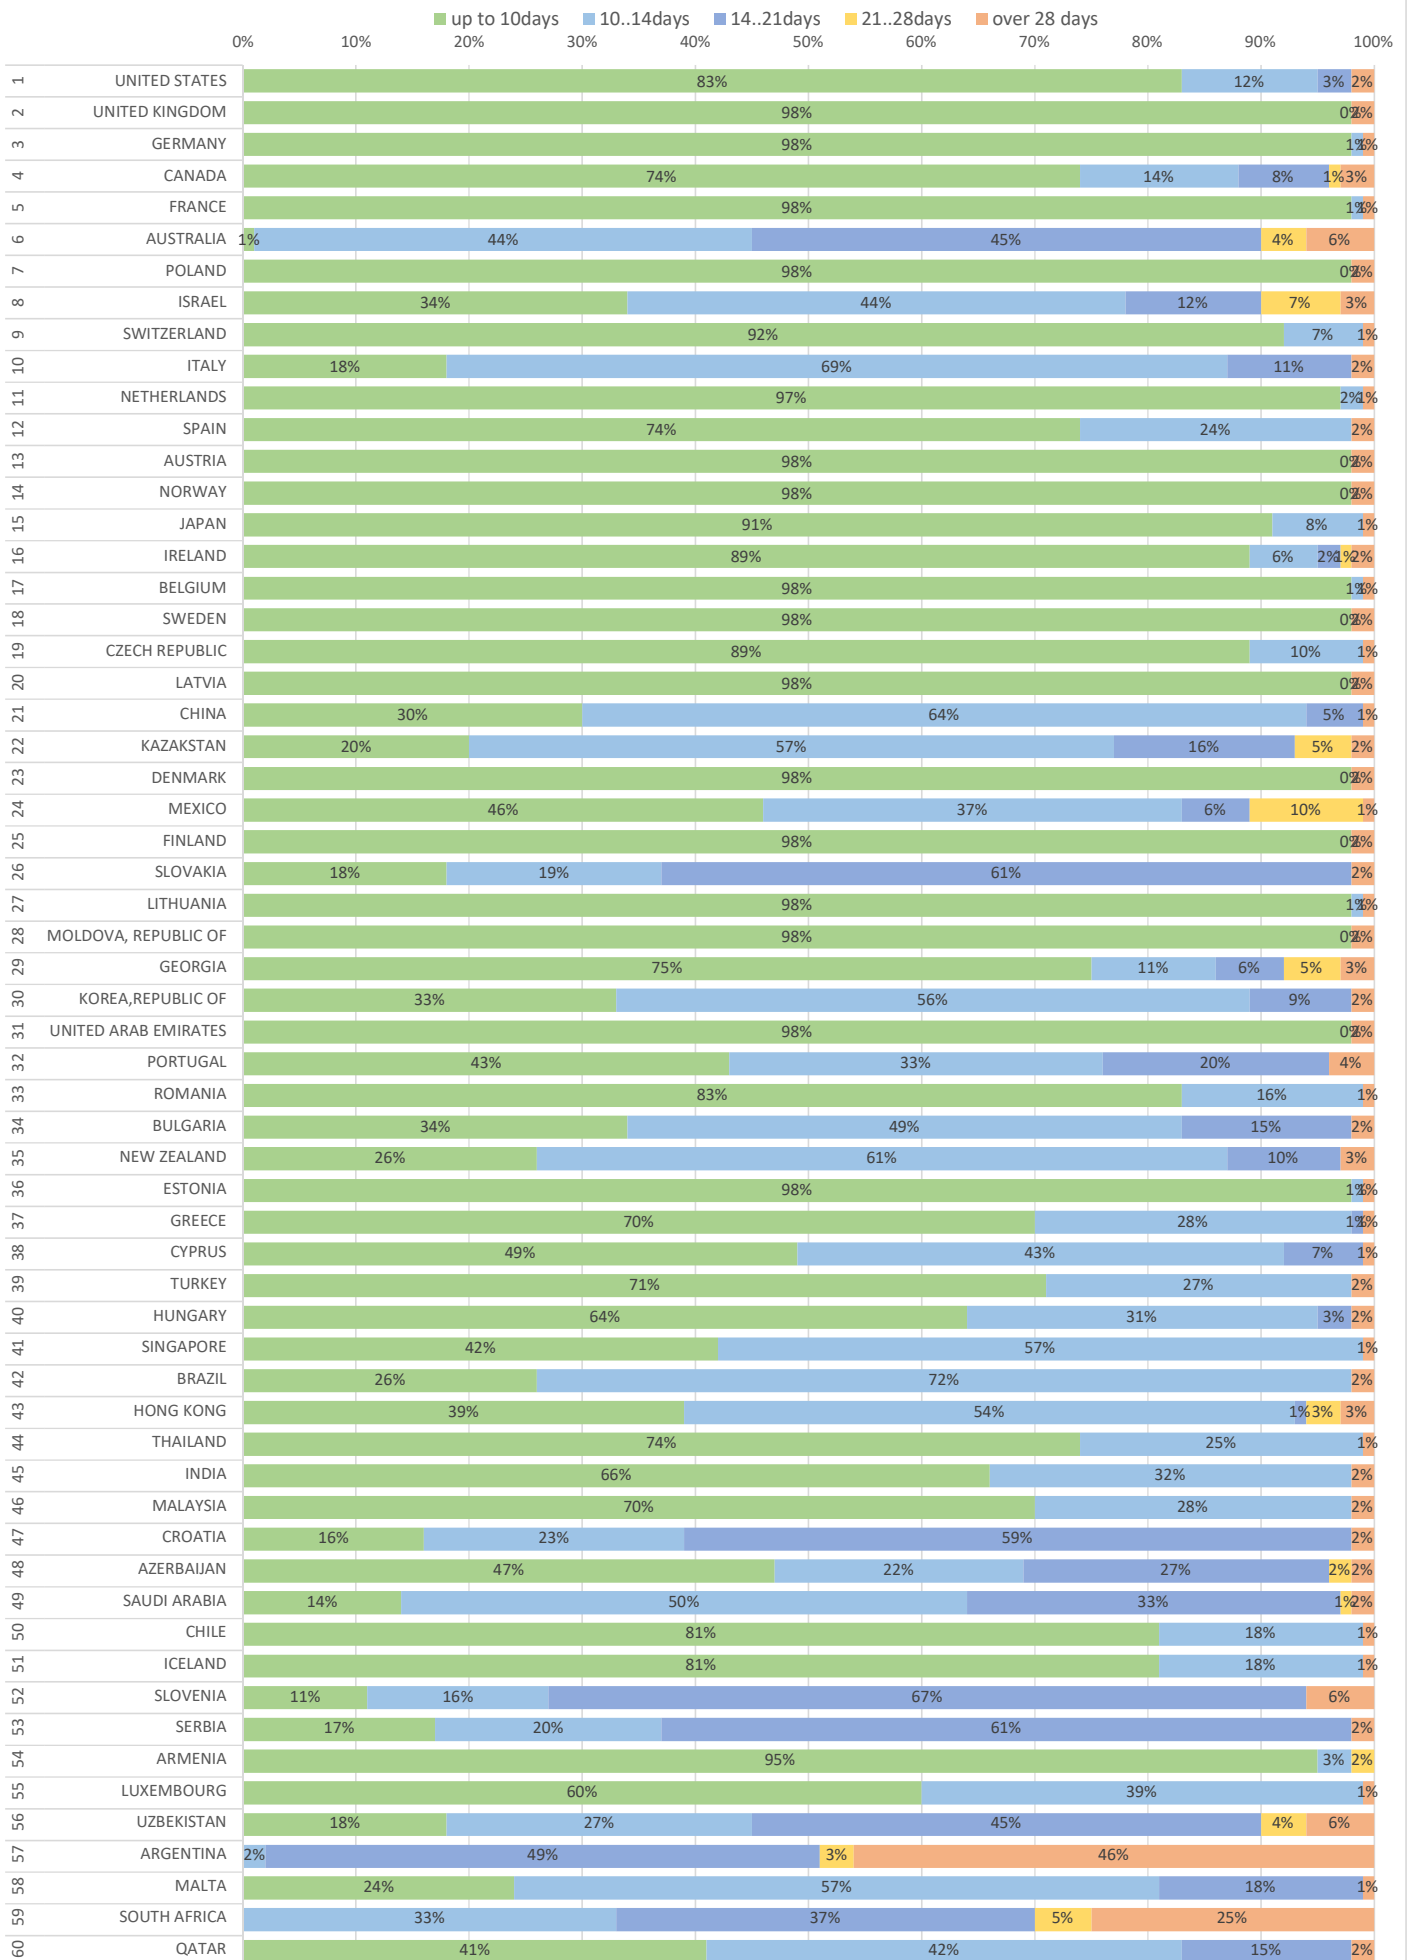

month  
FEB 2025

PRODUCT  
PRIME

from reception at the office to processing in the country of destination, taking into account all necessary customs formalities

month  
FEB 2025

PRODUCT  
packets

from reception at the office to processing in the country of destination, taking into account all necessary customs formalities

month  
FEB 2025

PRODUCT  
EMS

from reception at the office to processing in the country of destination, taking into account all necessary customs formalities

month  
FEB 2025

PRODUCT  
parcels

from reception at the office to processing in the country of destination, taking into account all necessary customs formalities